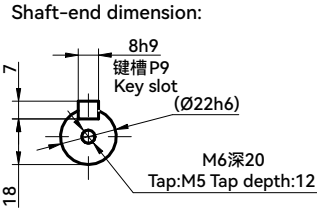

轴端面局部:

信号线插头:

Encoder connector:

针脚处短接
short-circuit

带刹车动力线插头:

Power connector with brake:

无刹车动力线插头:

Power connector without break:

平键长度:
Flat key length:

信号线连接
Encoder connector

端子号码 TERMINAL NUMBER	信号名 SIGNAL NAME	备注 NOTE
1	VCC	
2	GND	
3	-	
4	BATT	
5	+DO	
6	-DO	
7	-	
8	-	
9	BAT-	
10	FG	

带刹车动力线连接
Power connector with brake

端子号码 TERMINAL NUMBER	信号名 SIGNAL NAME	备注 NOTE
A	-	
B	W	
C	-	
D	FG	
E	FG	
F	U	
G	BRK1	
H	BRK1	
I	V	

无刹车动力线连接
Power connector without brake

端子号码 TERMINAL NUMBER	信号名 SIGNAL NAME	备注 NOTE
A	U	
B	V	
C	W	
D	FG	

注: 1. 方形括号内尺寸为不带刹车机种长度;
2. *A处详细参数请咨询我司技术人员。

Note: 1. Dimensions in brackets are for non-brake type length;
2. Please consult our technical personnel for detailed parameters at location *A.