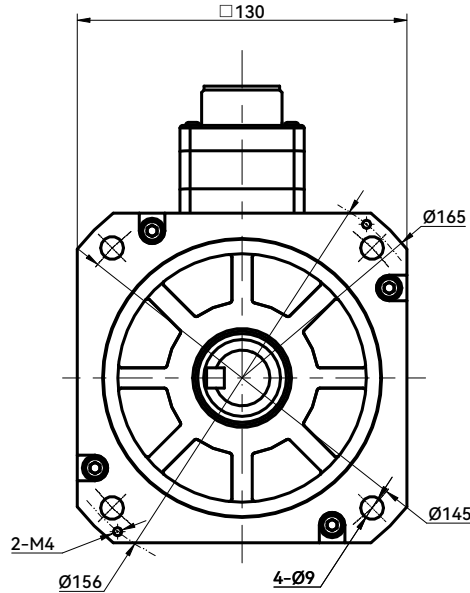

轴端面局部:

信号线插头:

Encoder connector:

针脚处短接
short-circuit

带刹车动力线插头:

Power connector with brake:

无刹车动力线插头:

Power connector without break:

平键长度:
Flat key length:

信号线连接
Encoder connector

端子号码 TERMINAL NUMBER	信号名 SIGNAL NAME	备注 NOTE
1	VCC	
2	GND	
3	-	
4	BATT	
5	+DO	
6	-DO	
7	-	
8	-	
9	BAT-	
10	FG	

带刹车动力线连接
Power connector with brake

端子号码 TERMINAL NUMBER	信号名 SIGNAL NAME	备注 NOTE
A	-	
B	W	
C	-	
D	FG	
E	FG	
F	U	
G	BRK1	
H	BRK1	
I	V	

无刹车动力线连接
Power connector without brake

端子号码 TERMINAL NUMBER	信号名 SIGNAL NAME	备注 NOTE
A	U	
B	V	
C	W	
D	FG	

注: 1. 方形括号内尺寸为不带刹车机种长度;
2. *A处详细参数请咨询我司技术人员。

Note: 1. Dimensions in brackets are for non-brake type length;
2. Please consult our technical personnel for detailed parameters at location *A.