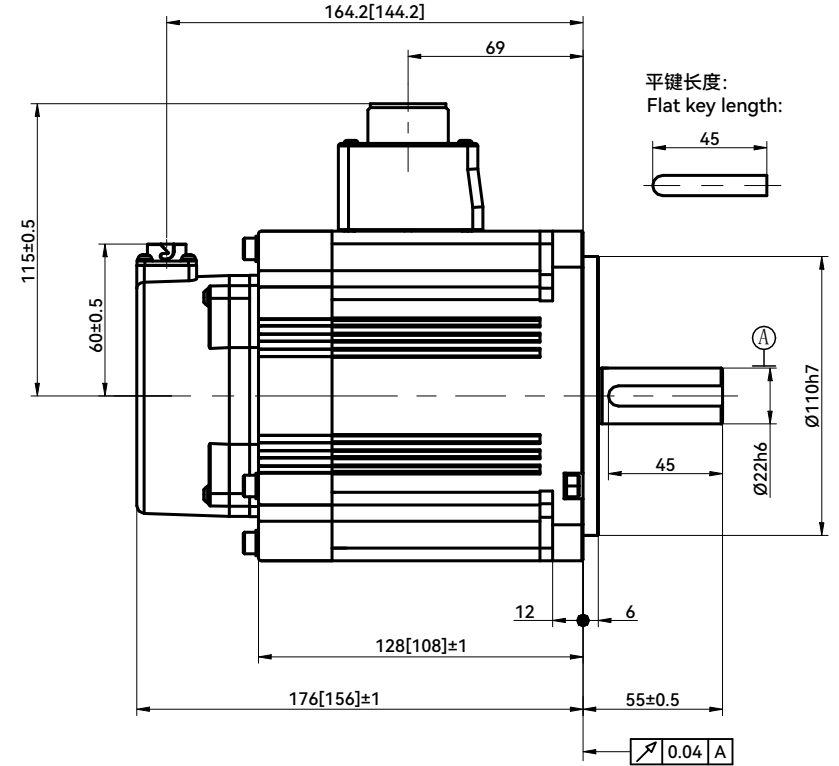

轴端面局部:

信号线插头:

Encoder connector:

针脚处短接
short-circuit

带刹车动力线插头:

Power connector with brake:

无刹车动力线插头:

Power connector without break:

平键长度:
Flat key length:

信号线连接
Encoder connector

端子号码 TERMINAL NUMBER	信号名 SIGNAL NAME	备注 NOTE
1	VCC	
2	GND	
3	-	
4	BATT	
5	+DO	
6	-DO	
7	-	
8	-	
9	BAT-	
10	FG	

带刹车动力线连接
Power connector with brake

端子号码 TERMINAL NUMBER	信号名 SIGNAL NAME	备注 NOTE
A	-	
B	W	
C	-	
D	FG	
E	FG	
F	U	
G	BRK1	
H	BRK1	
I	V	

无刹车动力线连接
Power connector without brake

端子号码 TERMINAL NUMBER	信号名 SIGNAL NAME	备注 NOTE
A	U	
B	V	
C	W	
D	FG	

注: 1. 方形括号内尺寸为不带刹车机种长度;
2. *A处详细参数请咨询我司技术人员。

Note: 1. Dimensions in brackets are for non-brake type length;
2. Please consult our technical personnel for detailed parameters at location *A.