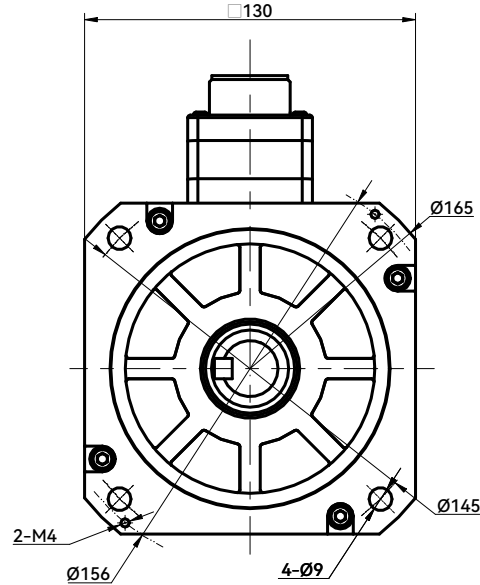

轴端面局部:

信号线插头:

Encoder connector:

带刹车动力线插头:

Power connector with brake:

无刹车动力线插头:

Power connector without break:

平键长度:
Flat key length:

信号线连接
Encoder connector

端子号码 TERMINAL NUMBER	信号名 SIGNAL NAME	备注 NOTE
1	VCC	
2	GND	
3	-	
4	BATT	
5	+DO	
6	-DO	
7	-	
8	-	
9	BAT-	
10	FG	

带刹车动力线连接
Power connector with brake

端子号码 TERMINAL NUMBER	信号名 SIGNAL NAME	备注 NOTE
A	-	
B	W	
C	-	
D	FG	
E	FG	
F	U	
G	BRK1	
H	BRK1	
I	V	

无刹车动力线连接

Power connector without brake

端子号码 TERMINAL NUMBER	信号名 SIGNAL NAME	备注 NOTE
A	U	
B	V	
C	W	
D	FG	

注: 1. 方形括号内尺寸为不带刹车机种长度;
2. *A处详细参数请咨询我司技术人员。

Note: 1. Dimensions in brackets are for non-brake type length;
2. Please consult our technical personnel for detailed parameters at location *A.