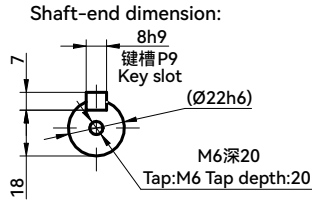

轴端面局部:

信号线插头:

Encoder connector:

带刹车动力线插头:

Power connector with brake:

无刹车动力线插头:

Power connector without break:

平键长度:
Flat key length:

信号线连接
Encoder connector

端子号码 TERMINAL NUMBER	信号名 SIGNAL NAME	备注 NOTE
1	VCC	
2	GND	
3	-	
4	BATT	
5	+DO	
6	-DO	
7	-	
8	-	
9	BAT-	
10	FG	

带刹车动力线连接
Power connector with brake

端子号码 TERMINAL NUMBER	信号名 SIGNAL NAME	备注 NOTE
A	-	
B	W	
C	-	
D	FG	
E	FG	
F	U	
G	BRK1	
H	BRK1	
I	V	

无刹车动力线连接

Power connector without brake

端子号码 TERMINAL NUMBER	信号名 SIGNAL NAME	备注 NOTE
A	U	
B	V	
C	W	
D	FG	

注: 1. 方形括号内尺寸为不带刹车机种长度;
2. *A处详细参数请咨询我司技术人员。

Note: 1. Dimensions in brackets are for non-brake type length;
2. Please consult our technical personnel for detailed parameters at location *A.